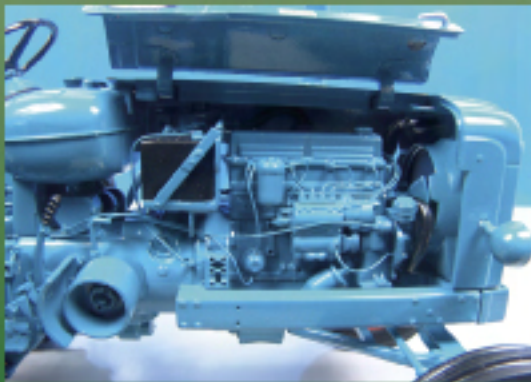

1/16 SCALE FARM MACHINES & EQUIPMENTS

Item 2640- Fordson Power Major